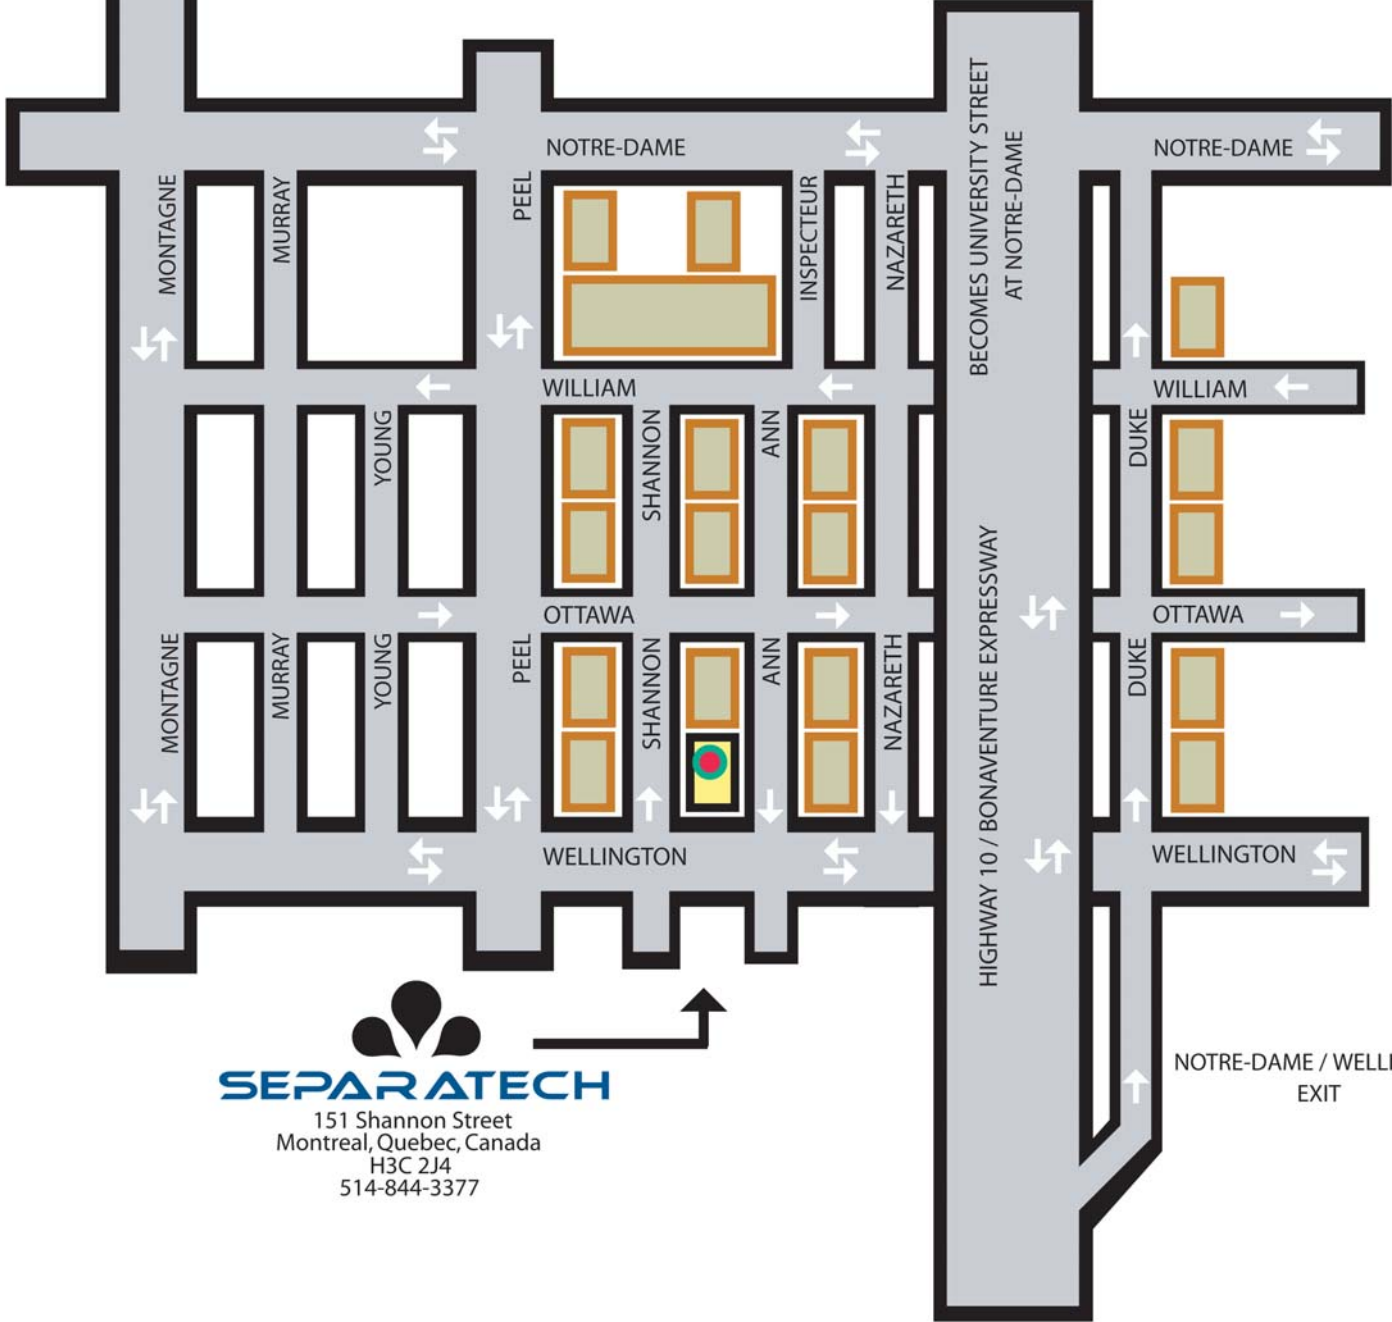

MAP OF SURROUNDING AREA

▲ North West ▲

EXIT 4 - DE LA MONTAGNE NORTH/NORD - OFF OF HIGHWAY 720 EAST / AUTOROUTE VILLE-MARIE
BRINGS YOU TO RUE DE LA MONTAGNE ONE STREET ABOVE NOTRE-DAME ON RUE ST-JACQUES

- Take the AUT-10 O / HWY-10 W exit- EXIT 58- toward MONTRÉAL / CENTRE-VILLE / DOWNTOWN.
- Merge onto AUTOROUTE 10 O.
- Take the RUE WELLINGTON exit- EXIT 1- toward RUE NOTRE-DAME / VIEUX-MONTRÉAL.
- Turn LEFT onto RUE WELLINGTON.
- Turn RIGHT onto RUE SHANNON.
- End at **151 Rue Shannon**, Montreal. 514-844-3377

From Trans-Canada Highway (HWY 40 East or West):

- Take AUT. DECARIE (HWY 15 South)
- Take the AUT. VILLE-MARIE exit- EXIT 63-E- on the LEFT toward CENTRE-VILLE.
- Merge onto AUTOROUTE VILLE-MARIE (HWY 720 East).
- AUTOROUTE VILLE-MARIE becomes AUTOROUTE 720 E.
- Take the RUE DE LA MONTAGNE NORD exit- EXIT 4- toward RUE ST-JACQUES.
- Take the ramp toward RUE ST-JACQUES.
- Turn RIGHT onto RUE JEAN-D'ESTRÉES.
- Turn LEFT onto RUE ST-JACQUES.
- Turn RIGHT onto RUE PEEL.
- Turn LEFT onto RUE WELLINGTON.
- Turn LEFT onto RUE SHANNON.
- End at **151 Rue Shannon**, Montreal. 514-844-3377

From Highway (HWY 20 East):

- AUTOROUTE 20 E becomes AUTOROUTE VILLE-MARIE. (HWY 720 East)
- AUTOROUTE VILLE-MARIE becomes AUTOROUTE 720 E.
- Take the RUE DE LA MONTAGNE NORD exit- EXIT 4- toward RUE ST-JACQUES.
- Take the ramp toward RUE ST-JACQUES.
- Turn RIGHT onto RUE JEAN-D'ESTRÉES.
- Turn LEFT onto RUE ST-JACQUES.
- Turn RIGHT onto RUE PEEL.
- Turn LEFT onto RUE WELLINGTON.
- Turn LEFT onto RUE SHANNON.
- End at **151 Rue Shannon**, Montreal. 514-844-337